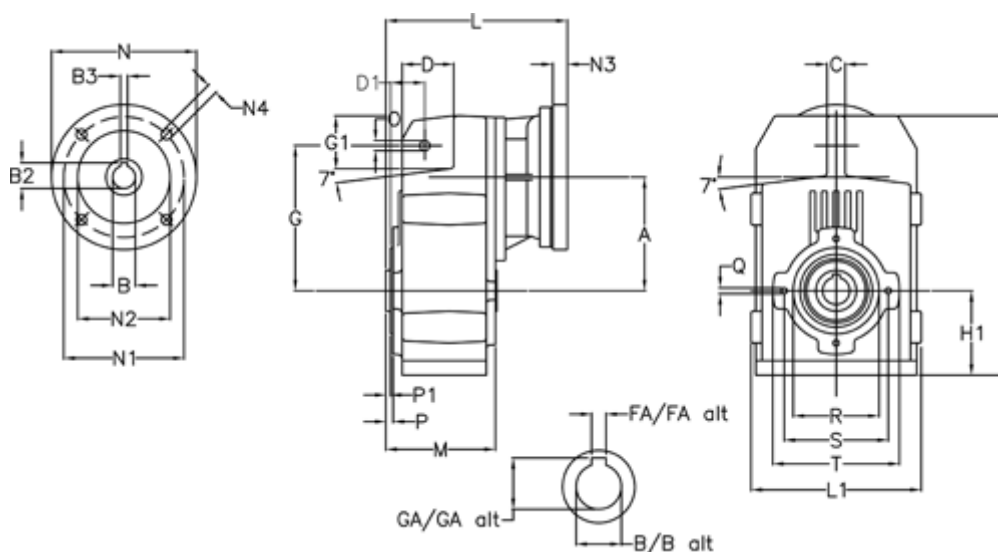

Article number: 29560103303220  
 Description: Shaft mounted gear  
 A102H25-33-P63B5

## Measures

A = 112.50	FA = 8	M = 100.5	Q = M8x12
B = 25	G = 140	N = 140	R = 80
B1 = 11	G1 = 51.0	N1 = 115	S = 100
B2 = 12.8	GA = 28.3	N2 = 95	T = 120
B3 = 4	H = 251.0	N4 = M8x19	
C = 20	H1 = 84.0	O = 11	
D = 47.5	L = 185.5	P = 4.5	
D1 = 35.0	L1 = 170	P1 = 3.0	